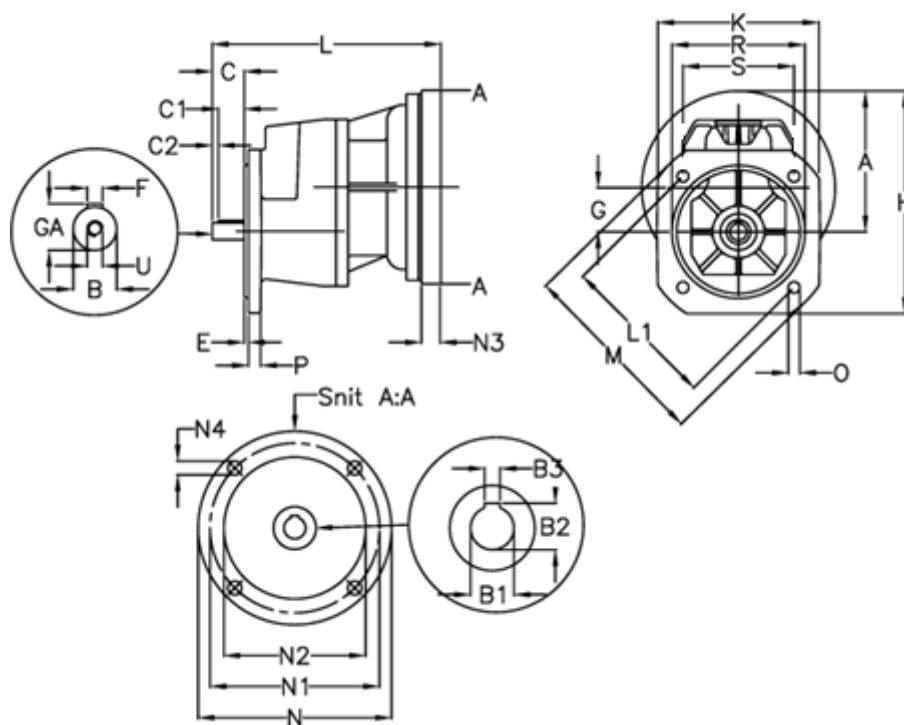

Article number: 40550100142420

Description: Single Stage Helical Gear
S 101-1,4-P63B5

Measures

A = 92.5	E = 3.5	M = 160.0	R = 110
B = 14	F = 5x5x20	N = 140	S = 95
B1 = 11	G = 36.5	N1 = 115	U = M5
B2 = 12.8	GA = 16.0	N2 = 95	
B3 = 4	H = 160.0	N3 = -	
C = 30	K = 135	N4 = M8x19	
C1 = 20	L = 189	O = 9.5	
C2 = 5	L1 = 130.0	P = 10	